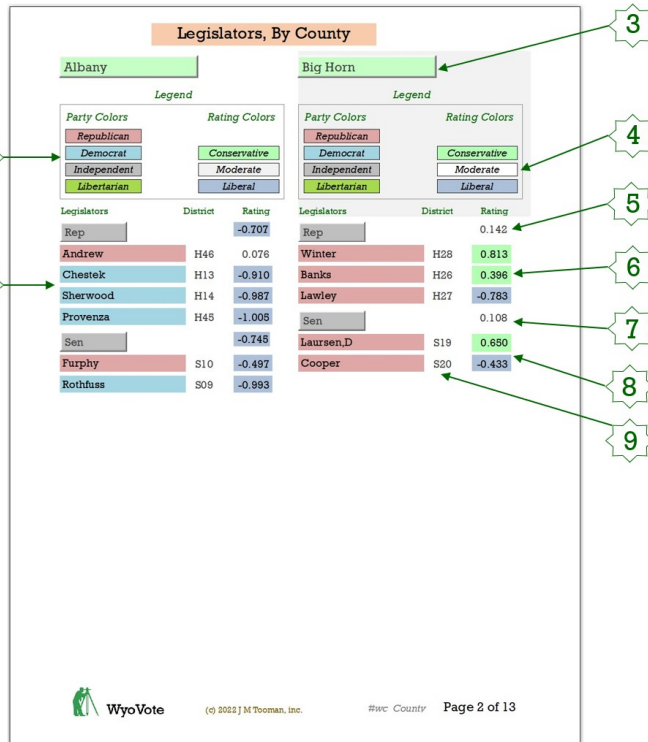

Legislators, By County

Legislative Session YR: 23

Teton

County Wide Rating: -0.780

Legend

Party Colors	Rating Colors
Republican	Conservative
Democrat	Moderate
Independent	Liberal
Libertarian	

Legislators	District	Rating
Rep		-0.939
Byron	H22	-0.792
Storer	H23	-0.926
Yin	H16	-1.099
Sen		-0.541
Dockstader	S16	-0.146
Gierau	S17	-0.935

Report Explanation

- 1 **Party Colors**
Each Legislator is boxed in by the color of their respective parties.
- 2 **Last Name:**
This column has two types of information:
 - Legislator Last Name
 - Political Party
 The Legend shows the party name and colors.
- 3 **County**
- 4 **Rating Colors**
Legislator's overall rating position
- 5 **Average Rating - House**
Average rating of Representatives in the committee
- 6 **Representative Rating**
- 7 **Average Rating - Senate**
Average rating of Senators in the committee
- 8 **Senator Rating**
- 9 **Legislator's District**

Note:

The Report Explanation applies equally for all individual counties; the information is different for each county but the report format applies to all.